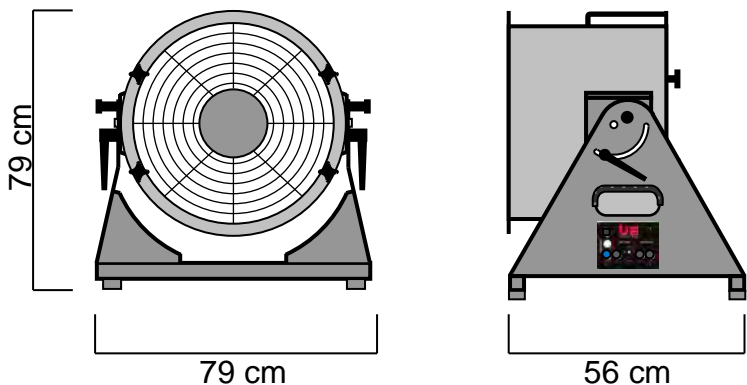

UE ST- Base 500 STD

Item Code : PFPFBA001222

The UE ST-Base 500 is very powerful and equipped with our traditional professional base that allow using on the ground, elevated foot, shoot tower or hang under a structure. It is also suitable for service companies and for fixed installations designed to operate inside and outside. ST-Power Base 500 STD include speed variation and is equipped with professional connectors and a resettable fuse.

NOMENCLATURE :

- 1 x UE ST- Base 500 STD
- 5 x Tightenig buttons for heads
- 1 x PowerCon cable 5m

TECHNICAL SPECIFICATIONS :

Size : Lg 56 x lg 79 x Hg 79 cm - Weight: 38 Kg

Electrical Characteristics :
230V – 50/60Hz – 1500W – 6.5A – IP 55

Comply with norm CE ERP 2015

CHARACTERISTICS :

- Sound 91 dB / 3m inside.
- Sound 81 dB / 3m outside.
- Standard base ground.
- Ajustment on 110° vertical.
- Can be hung under structure.
- Electronic speed variation integrated in the base.
- Base control + Head for manual Switch.