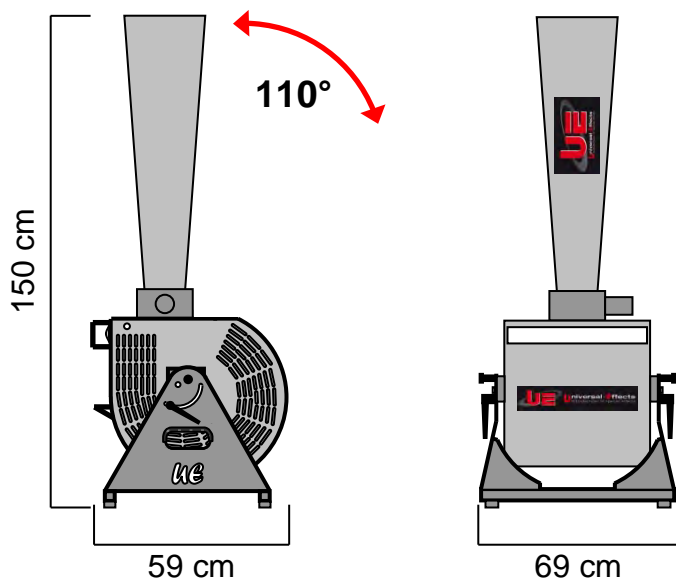

## UE Super Shooter

Item Code : PFPOES001020

The EU Super Shooter is a confetti projection machine powered by CO2 or nitrogen (N2) by a large venturi tube. Designed to be used on the ground, it is very powerful and allows you to project up to 20kg of confetti at a height of 20 to 30 m, in less than a minute. As an option you can electrically control the shots with the following accessories: Power Eco Electro Valve and Power Box DMX-512 Super Shooter.

### TECHNICAL SPECIFICATIONS :

Size : L 69 x W 59 x H 150 cm

Weight : 18.8 Kg

### FEATURES :

Projection of 15 to 20m with the use of Co2 gas in 50 Bar high pressure bottle.

Projection of 20 to 30m with the use of nitrogen gas in 200 Bar high pressure bottle.