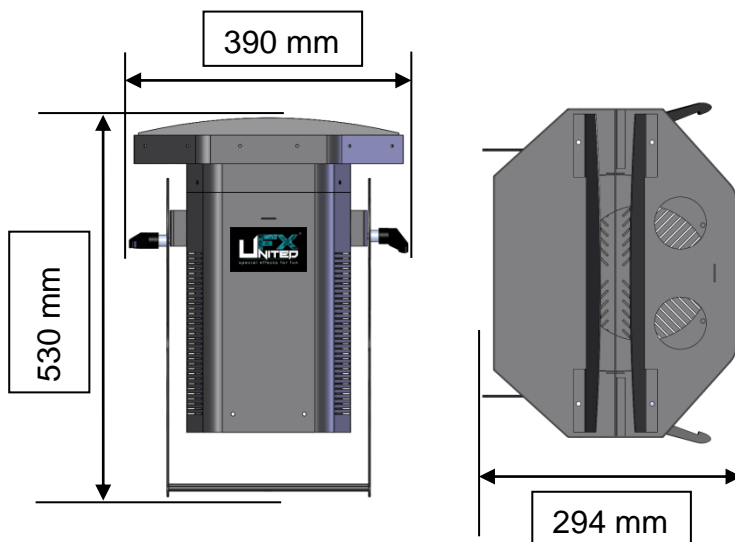

United Compact AirFlame

Item Code: UFXAIRF-1

The United Compact AirFlame machine creates a stunning torch effect or silk flame that can be used both on the ground and hung. It is also equipped to scratch an inflatable tube or a small character. This dual-use machine is very compact, made entirely of steel with an innovative design. Machine equipped with 2 lamps 71 Watts.

NOMENCLATURE :

- 1 x United Compact AirFlame
- 1 x Flamme de Soie de 2 mètres
- 1 x Power cable IEC 1.5m

TECHNICAL SPECIFICATIONS :

Size : Lg 39 x lg 29.4 x Ht 53 cm
Weight : 13.2 Kg

Electrical Specifications :
230V – 50/60Hz – 550W – 2.4A – IP 44 (Version Europe)
115V – 60Hz – 550W – 2.4A – IP 44 (Version US)

FEATURES :

IEC power cable
Equipped with 2 MR16-71W lamps + dichroic filters
Can be hung in any position.
Delivered with a Flame of silk of 2m.
Possibilities of flame height from 1 to 4m.
Fixtube height possibilities from 1 to 3m.
Figure height possibilities of 2m.